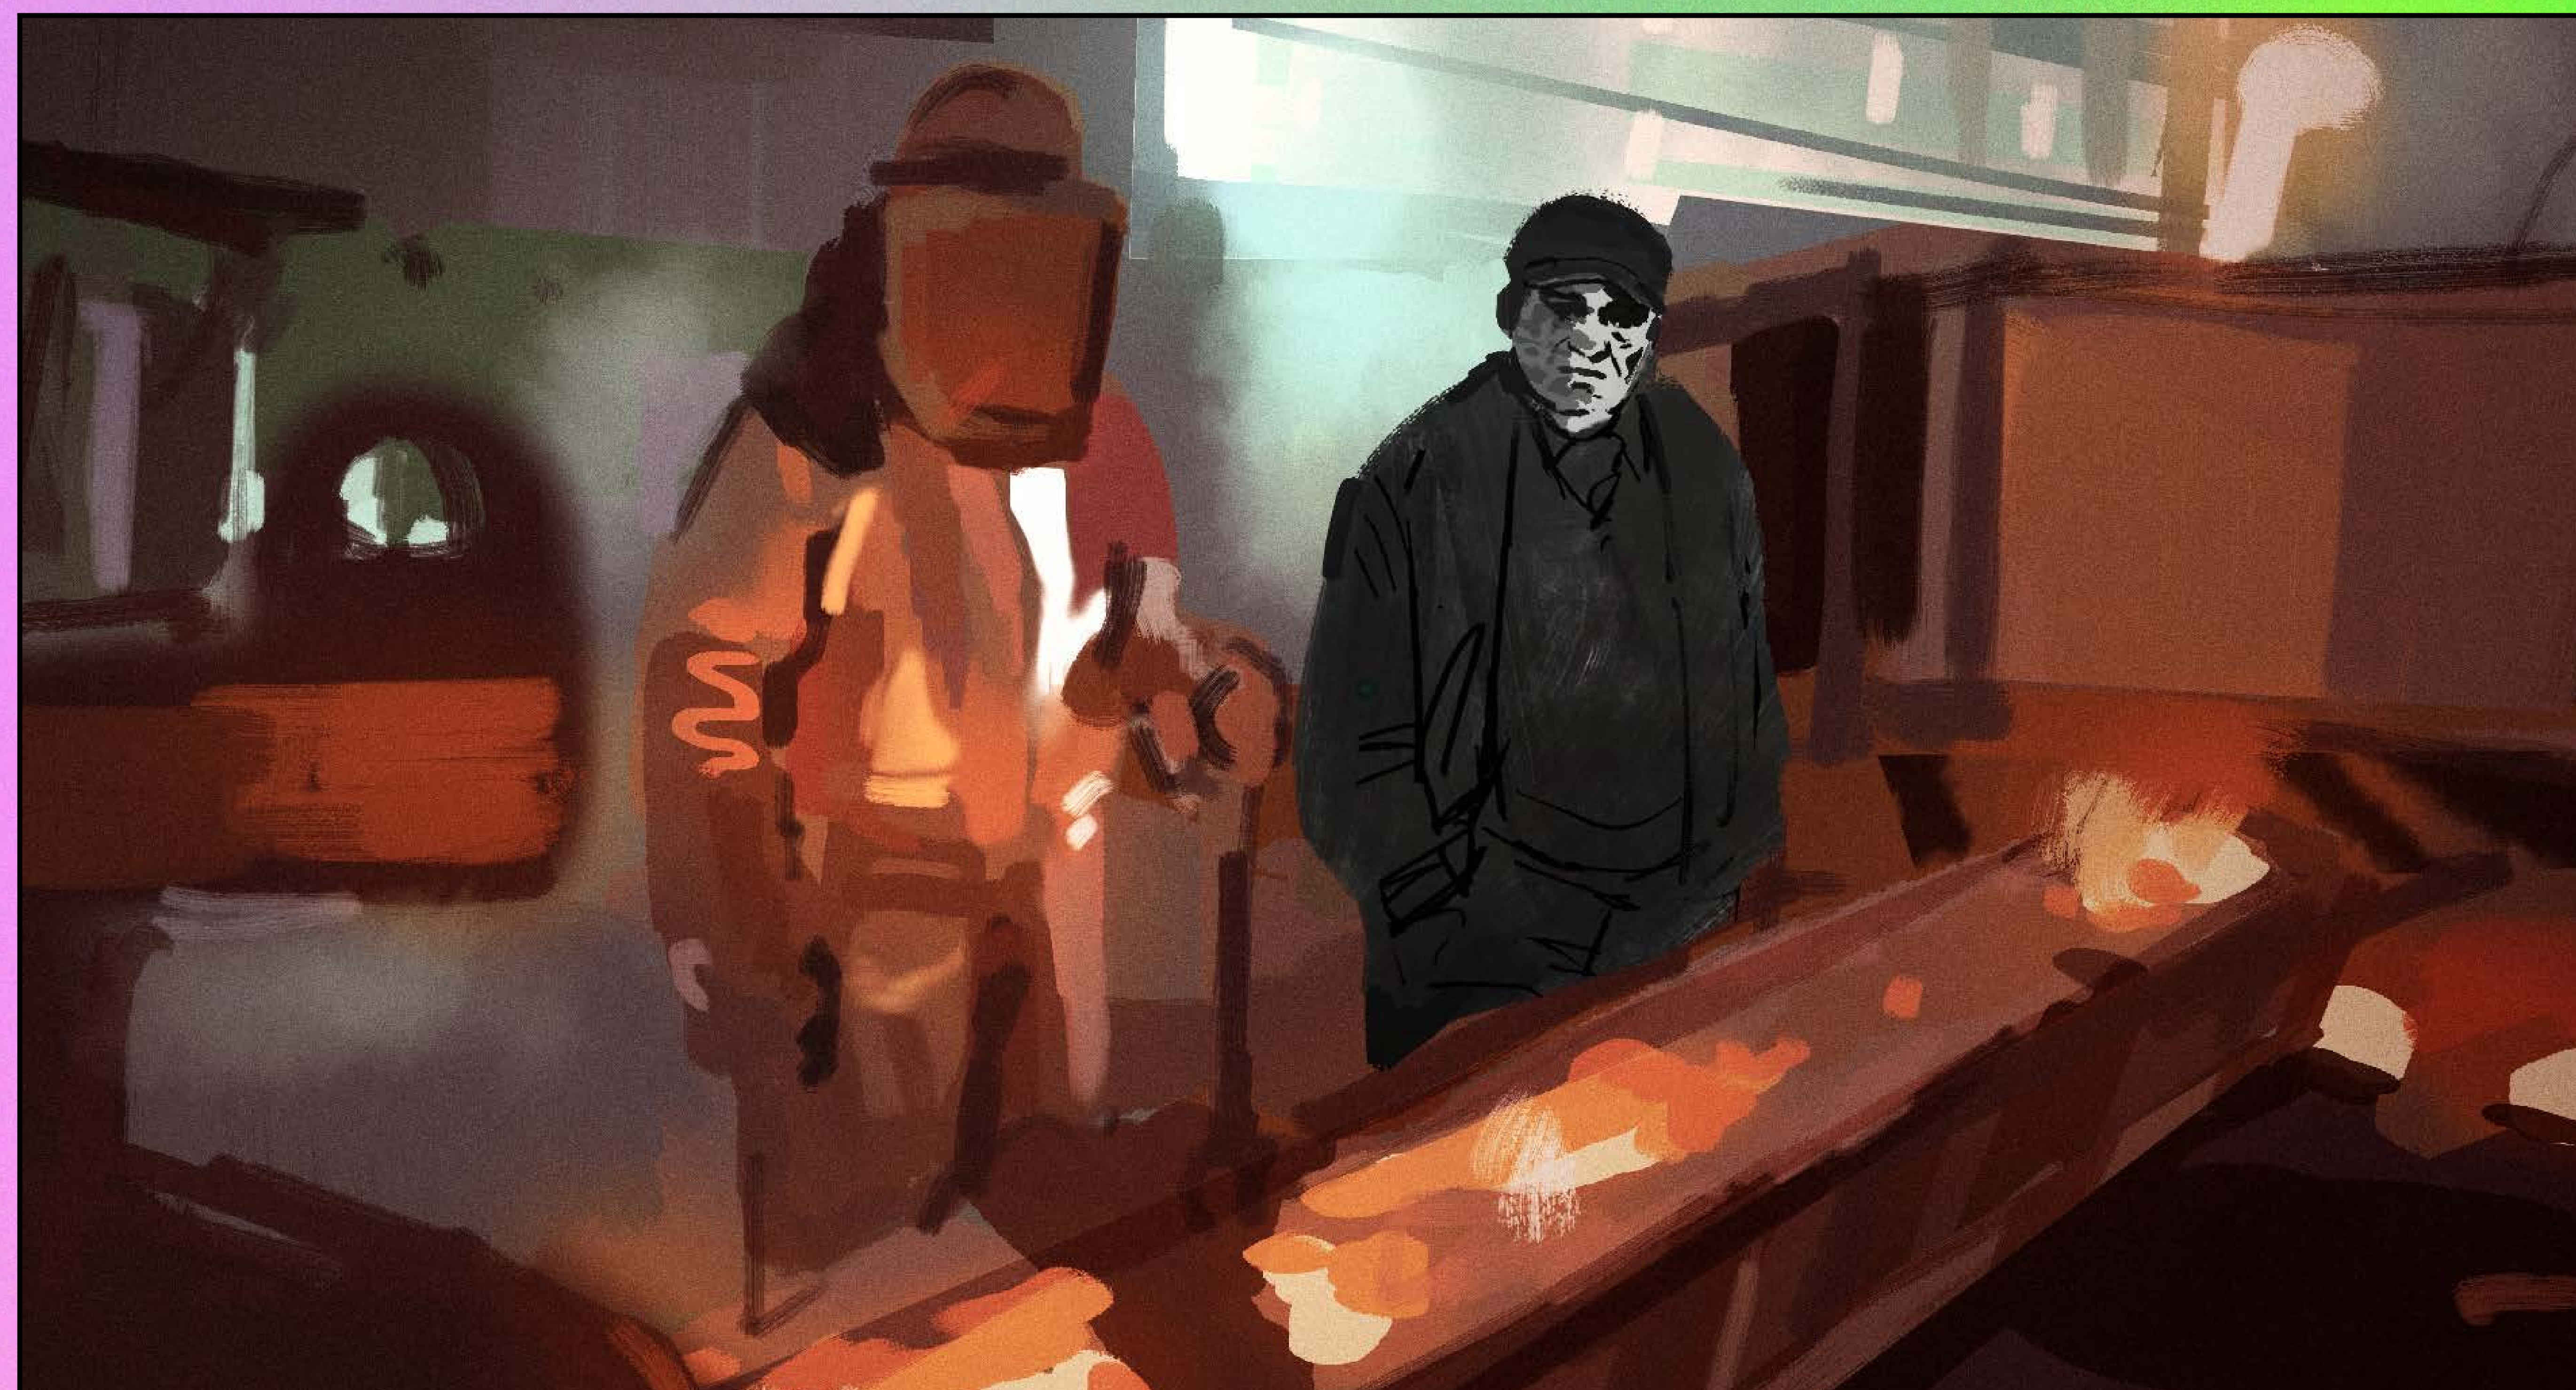

Escazú Souls Las almas de Escazú

Eight wondering souls of Latin American environmental activists, seek to resolve what was left pending in their earthly lives through a dialogue with those close to them: existential doubts, family dilemmas and the eternal battle for the injustice that exists in the defense of their territories.